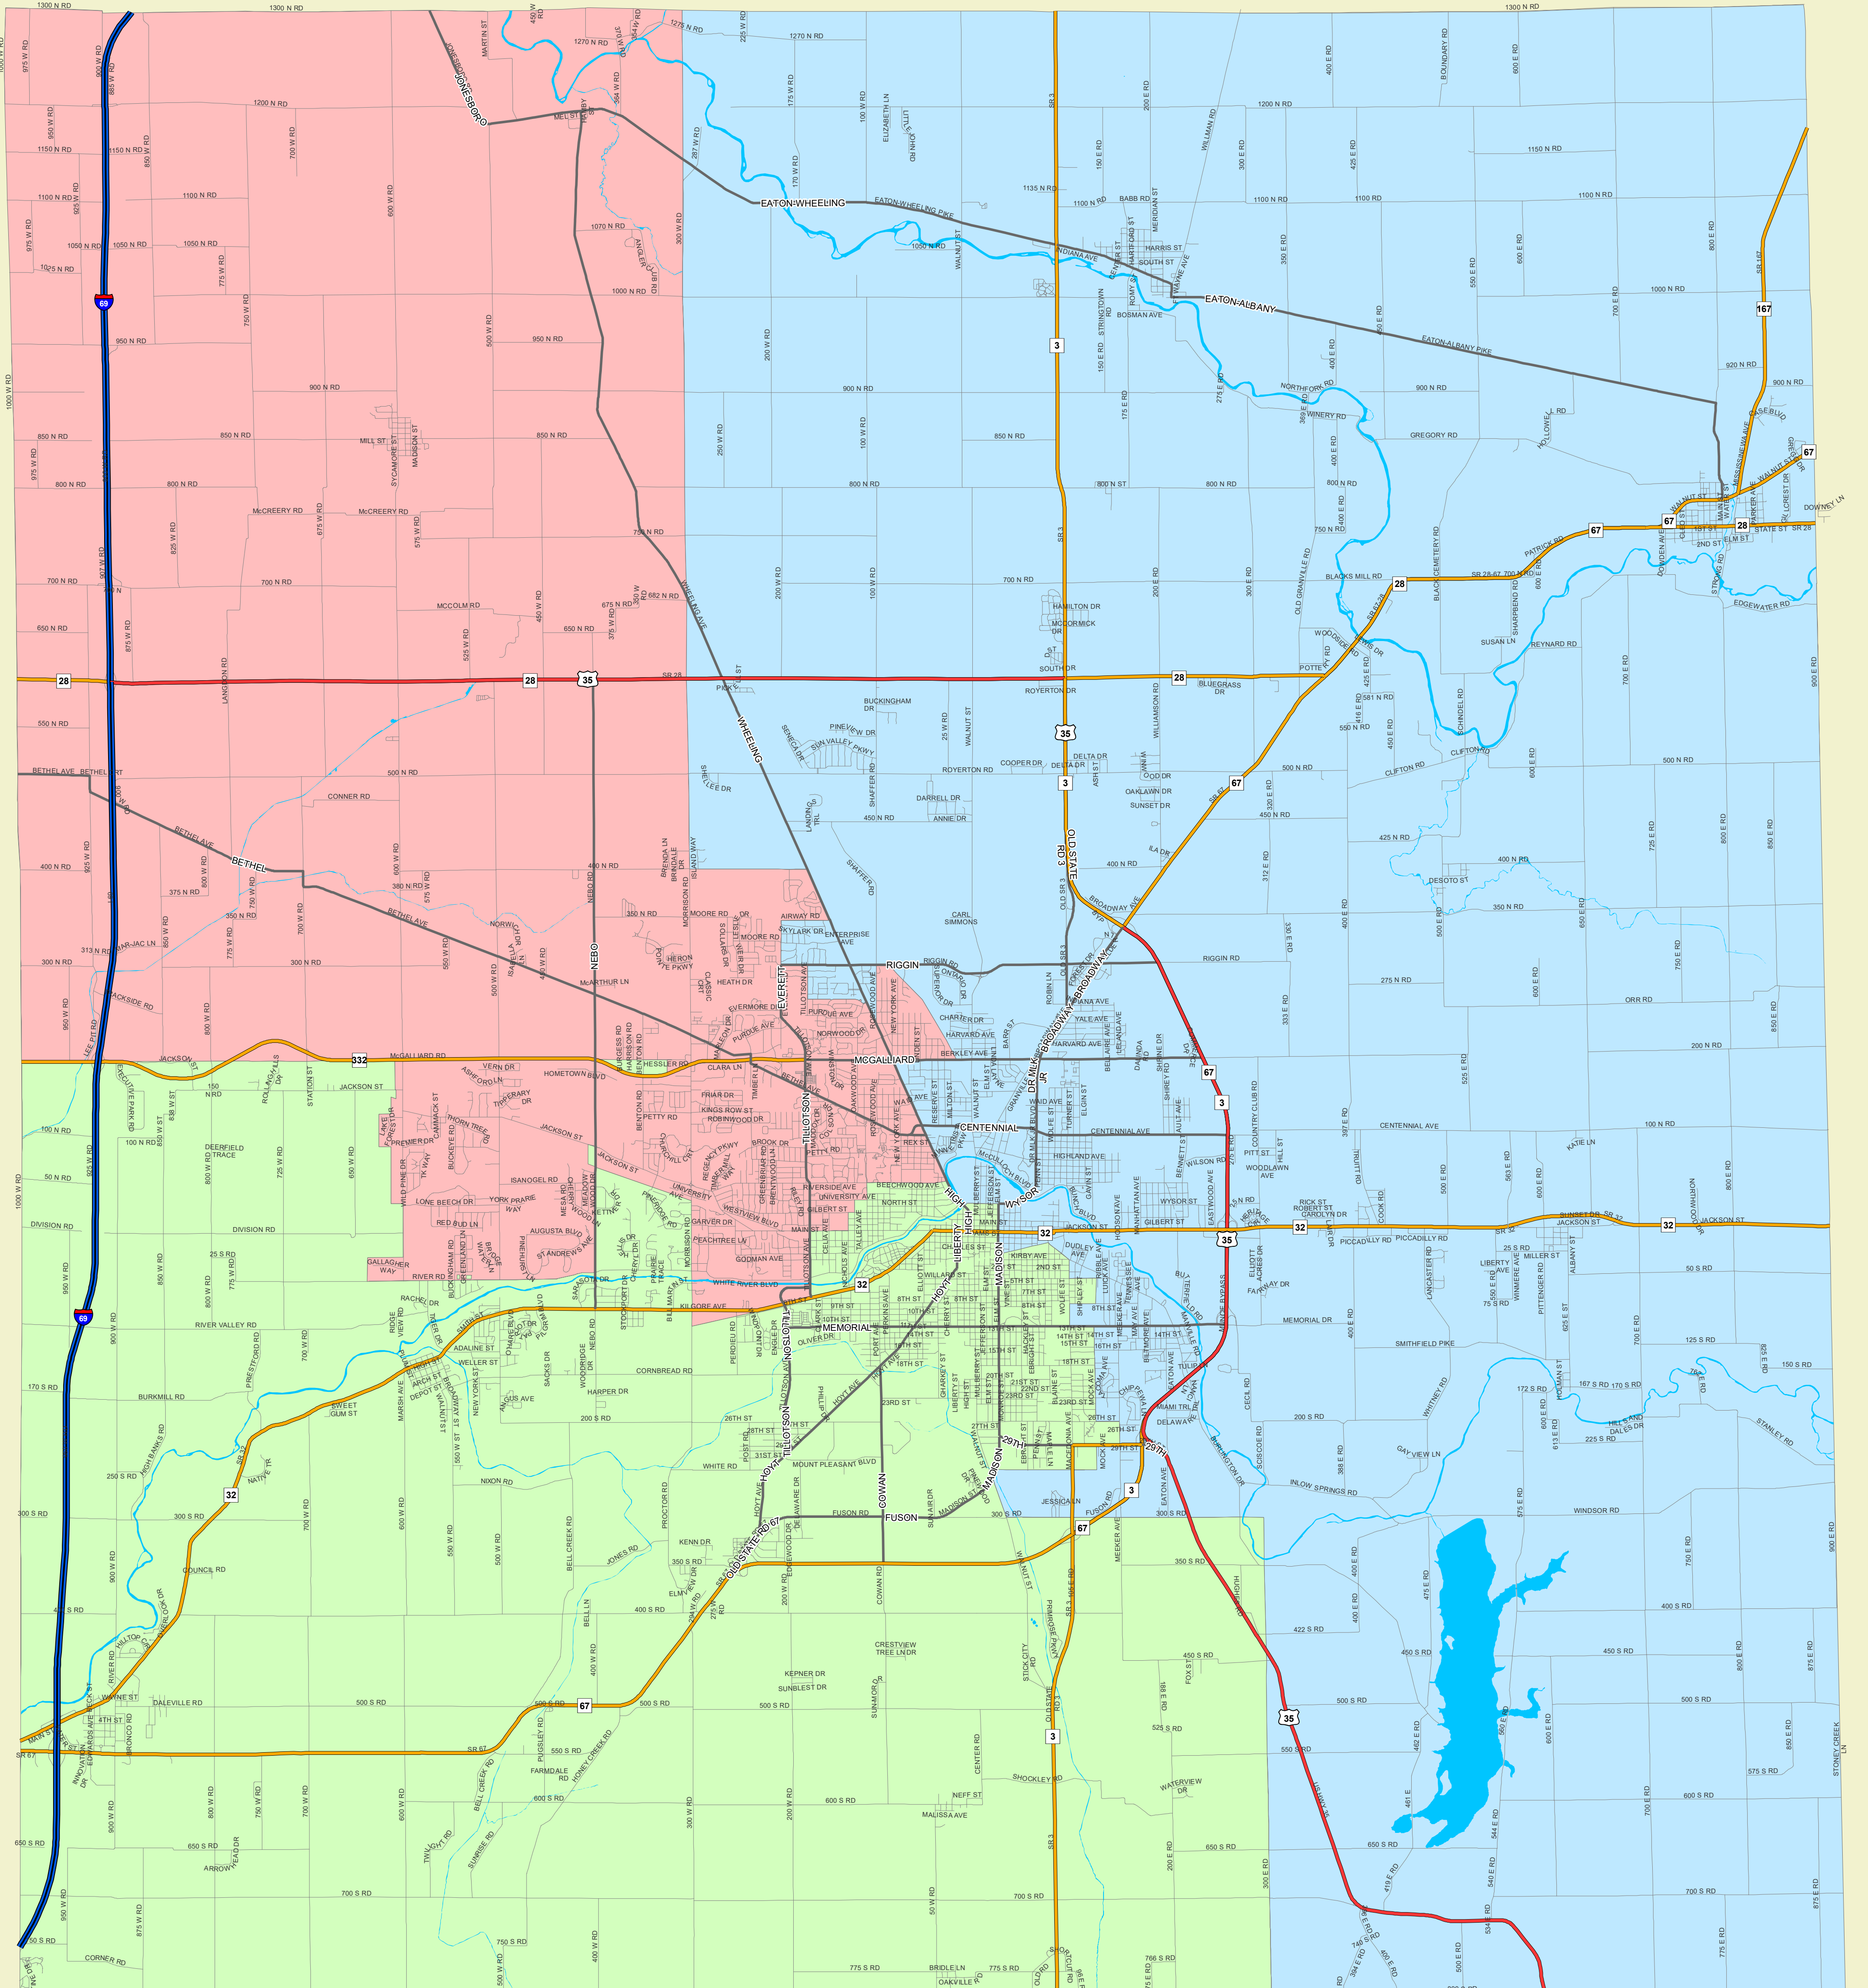

Delaware County Indiana Commissioner Districts

- DISTRICT 1
- DISTRICT 2
- DISTRICT 3