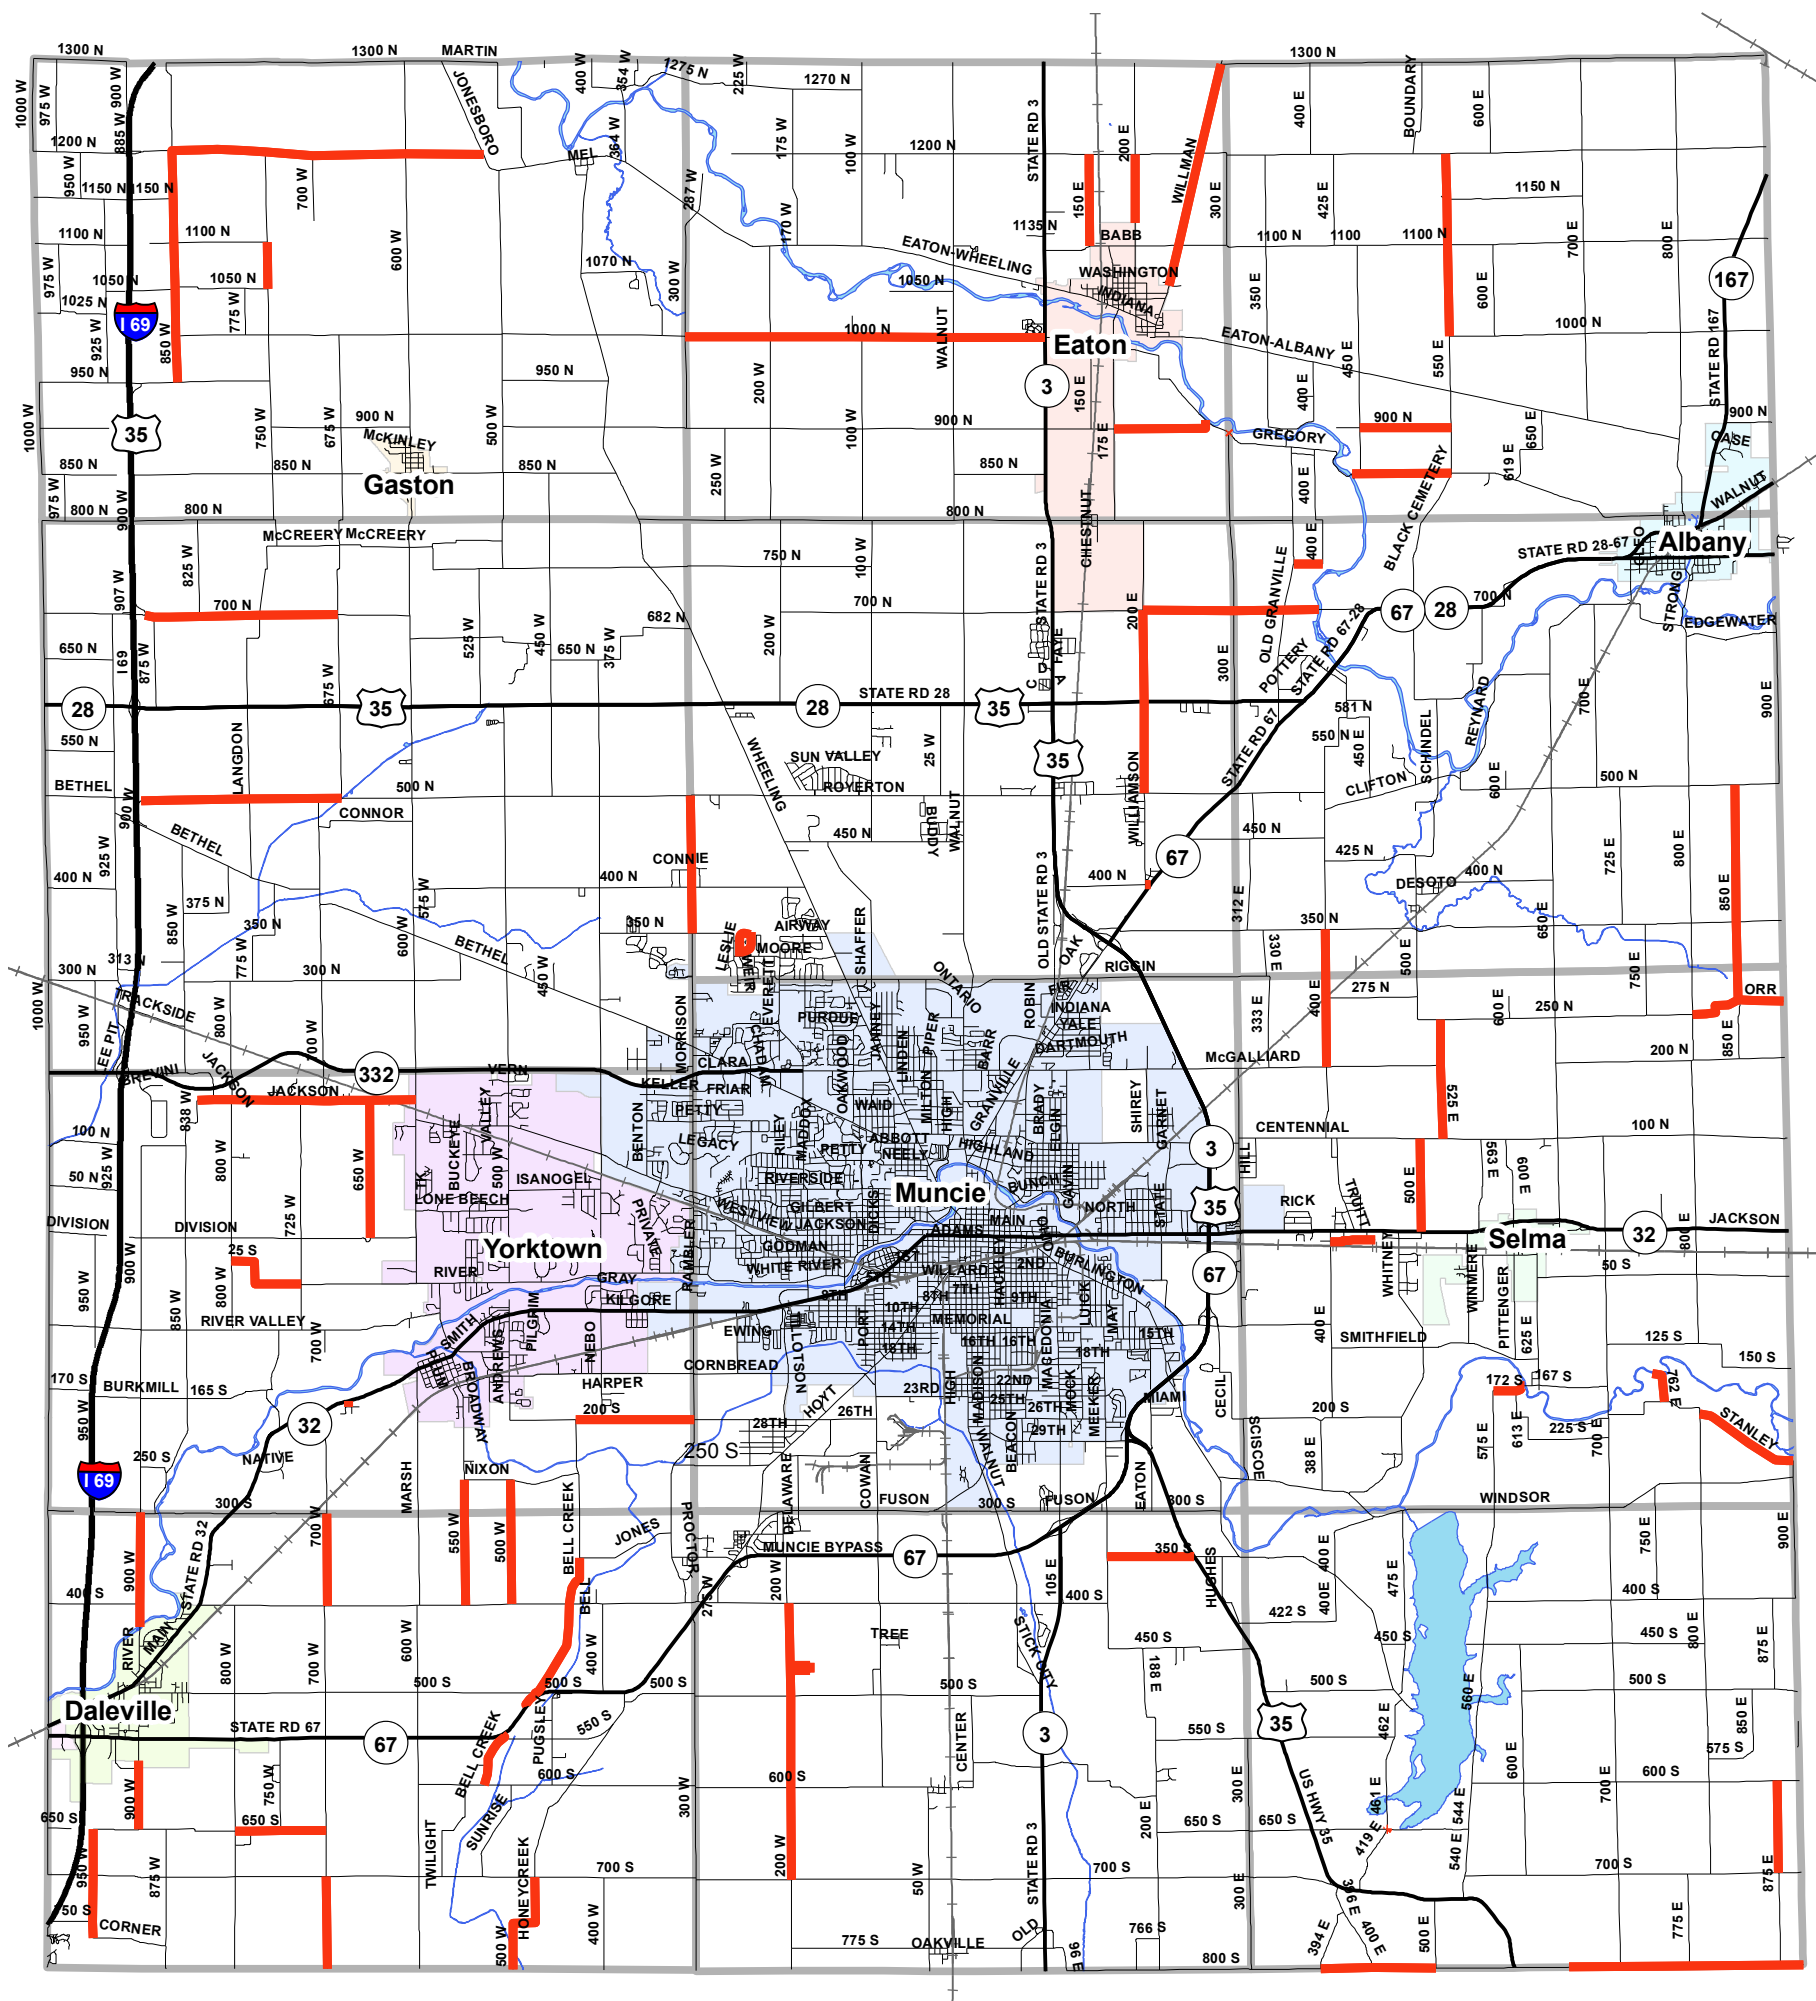

DELAWARE COUNTY, INDIANA 2011 - 2012 PROPOSED PAVING LIST

— 2011 - 2012 PROPOSED PAVING LIST